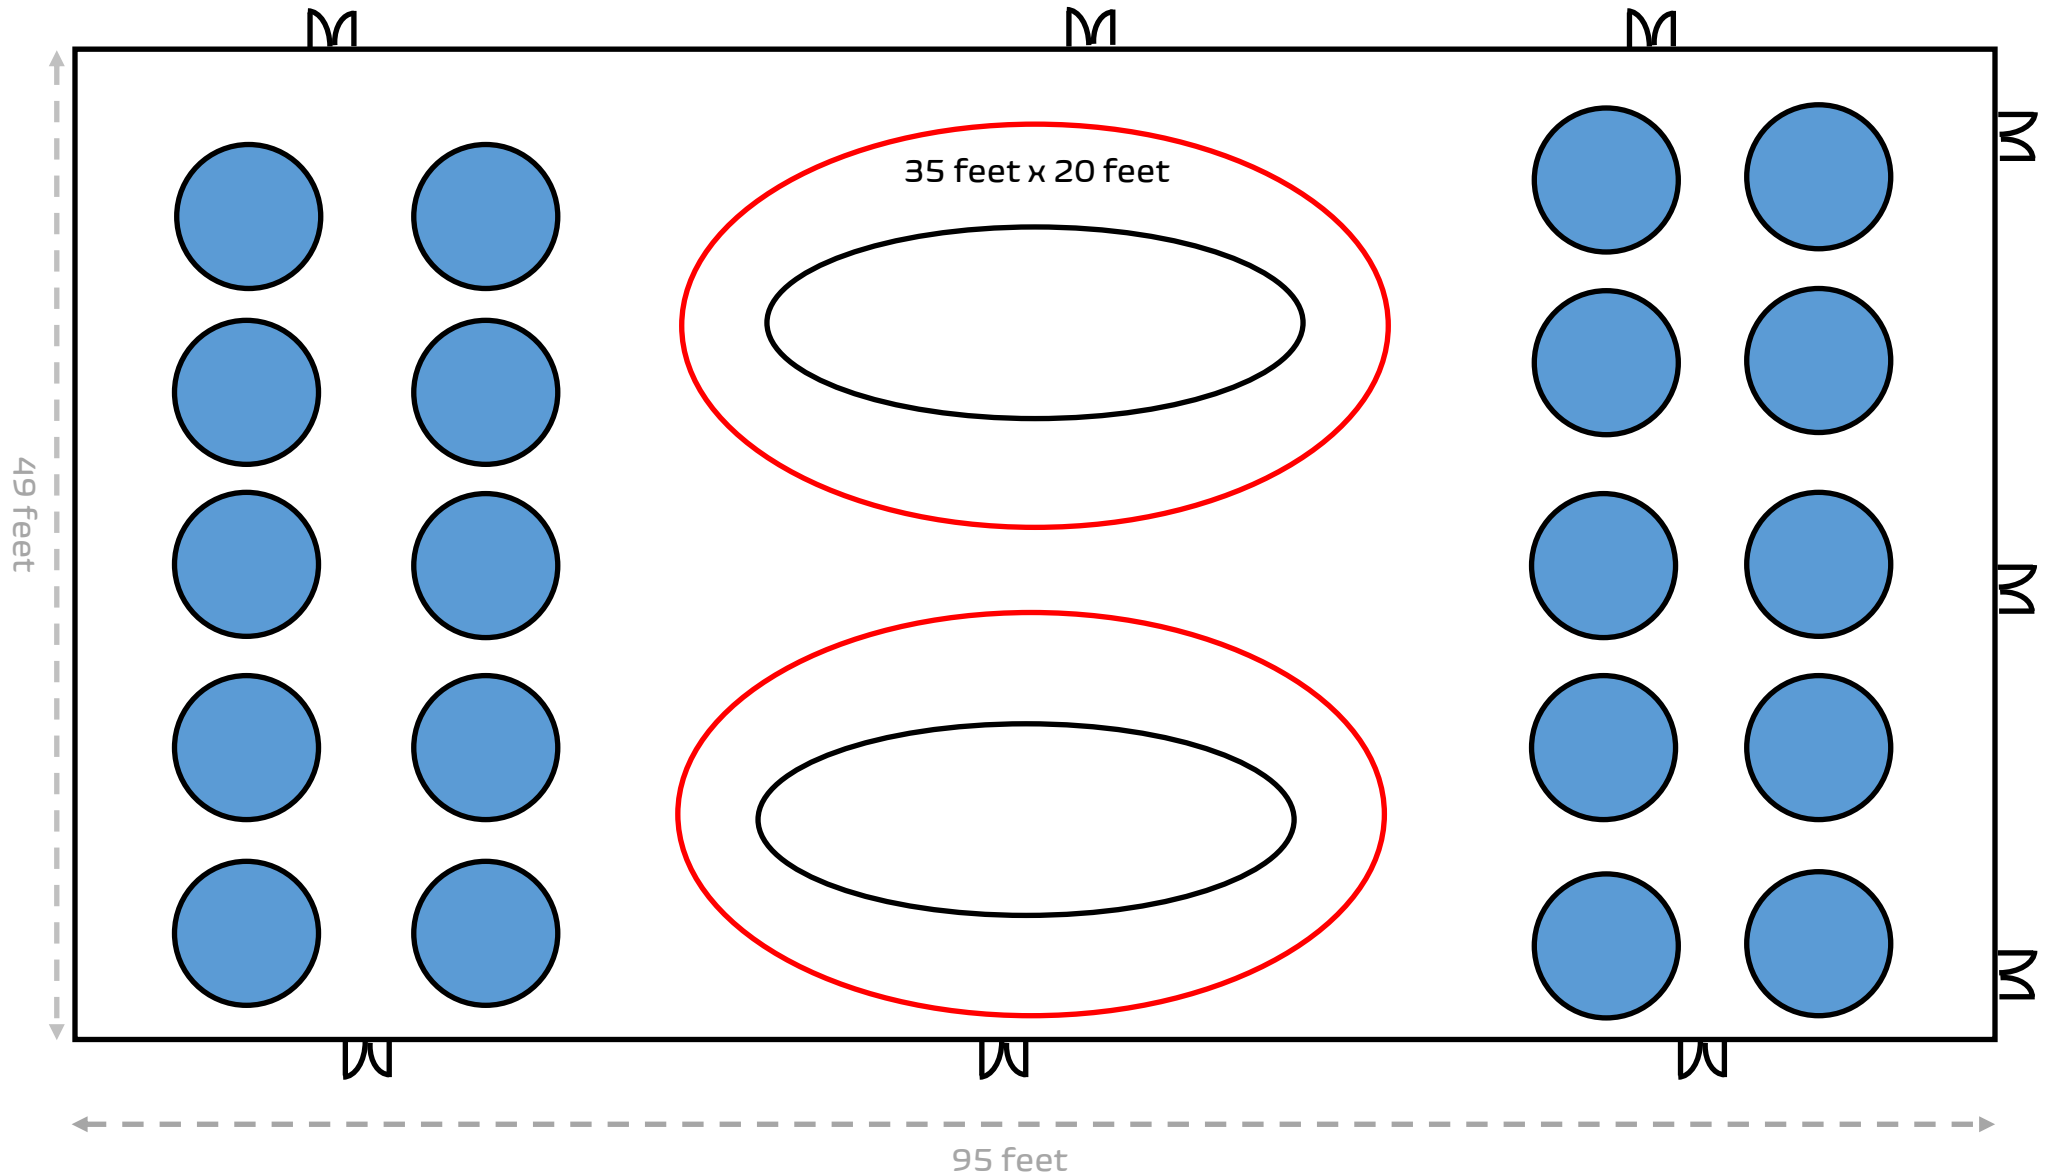

Approximately 4,700 sqft and 100 People
20 Tables of 5 people - 1 team per table (Option 1)

Approximately 4,700 sqft and 100 People
20 Tables of 5 people - 1 team per table (Option 2)

Teammates move with Robot and hand off remote at each checkpoint to new driver
5 laps

35 feet

Start
Finish

5 feet

10 feet

Pit Crew on
Inside of Track

15 feet x 5 feet

Stage

Drivers on Stage

29 feet

3 feet

3 feet

5 feet

20 feet

Outside
of Track

Inside
of Track

10 Robot Racers
per race
5 Laps

Total Racetrack Space Needed
Approximately 45 x 30 (1,350 sqft)
Per 20 teams
Includes 5 foot viewing space
around course