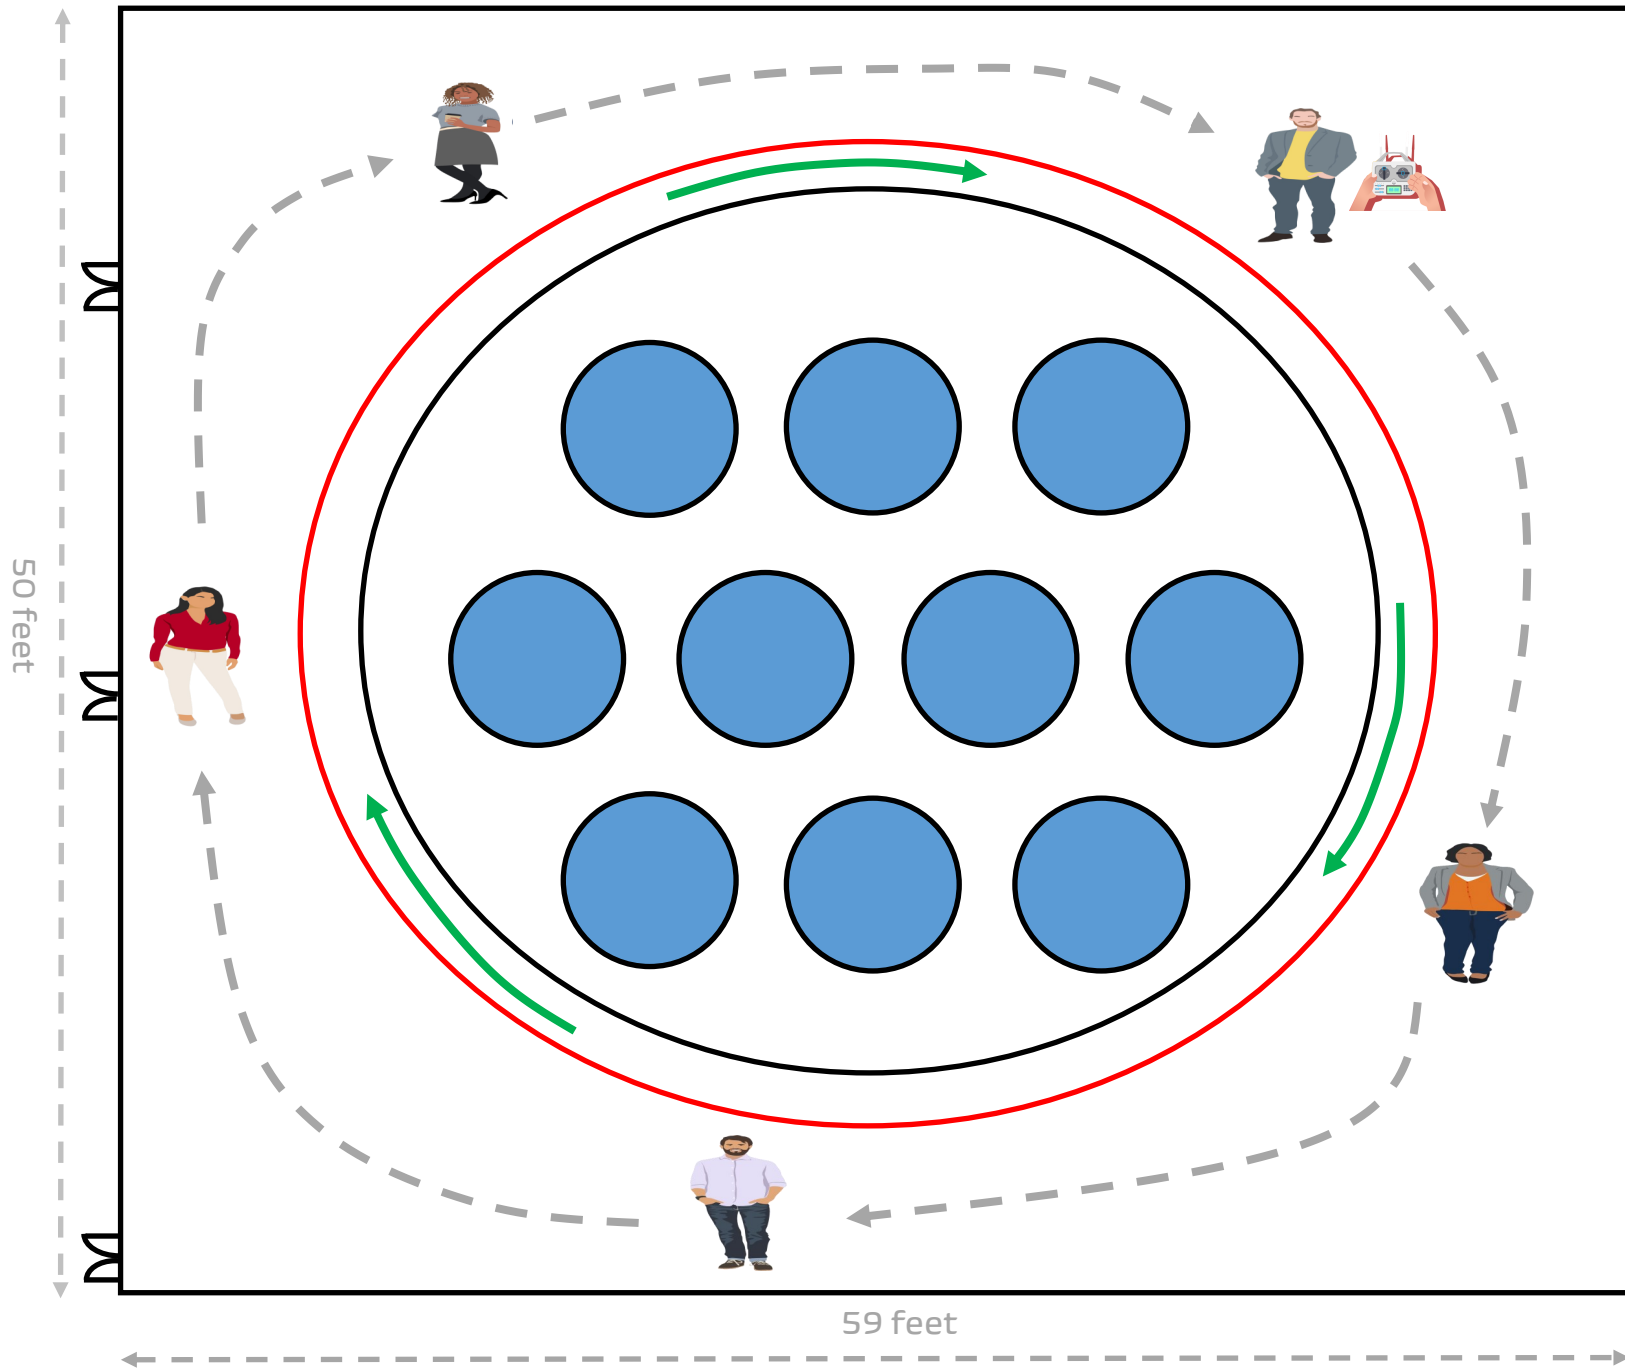

Approximately 4,700 sqft and 100 People
20 Tables of 5 people - 1 team per table (Option 1)

Approximately 4,700 sqft and 100 People
20 Tables of 5 people - 1 team per table (Option 2)

Teammates move with Robot and hand off remote at each checkpoint to new driver
5 laps

35 feet

Start
Finish

5 feet

10 feet

Pit Crew on
Inside of Track

15 feet x 5 feet

Stage

Drivers on Stage

29 feet

3 feet

3 feet

5 feet

20 feet

Outside
of Track

Inside
of Track

10 Robot Racers
per race
5 Laps

Total Racetrack Space Needed
Approximately 45 x 30 (1,350 sqft)
Per 20 teams
Includes 5 foot viewing space
around course