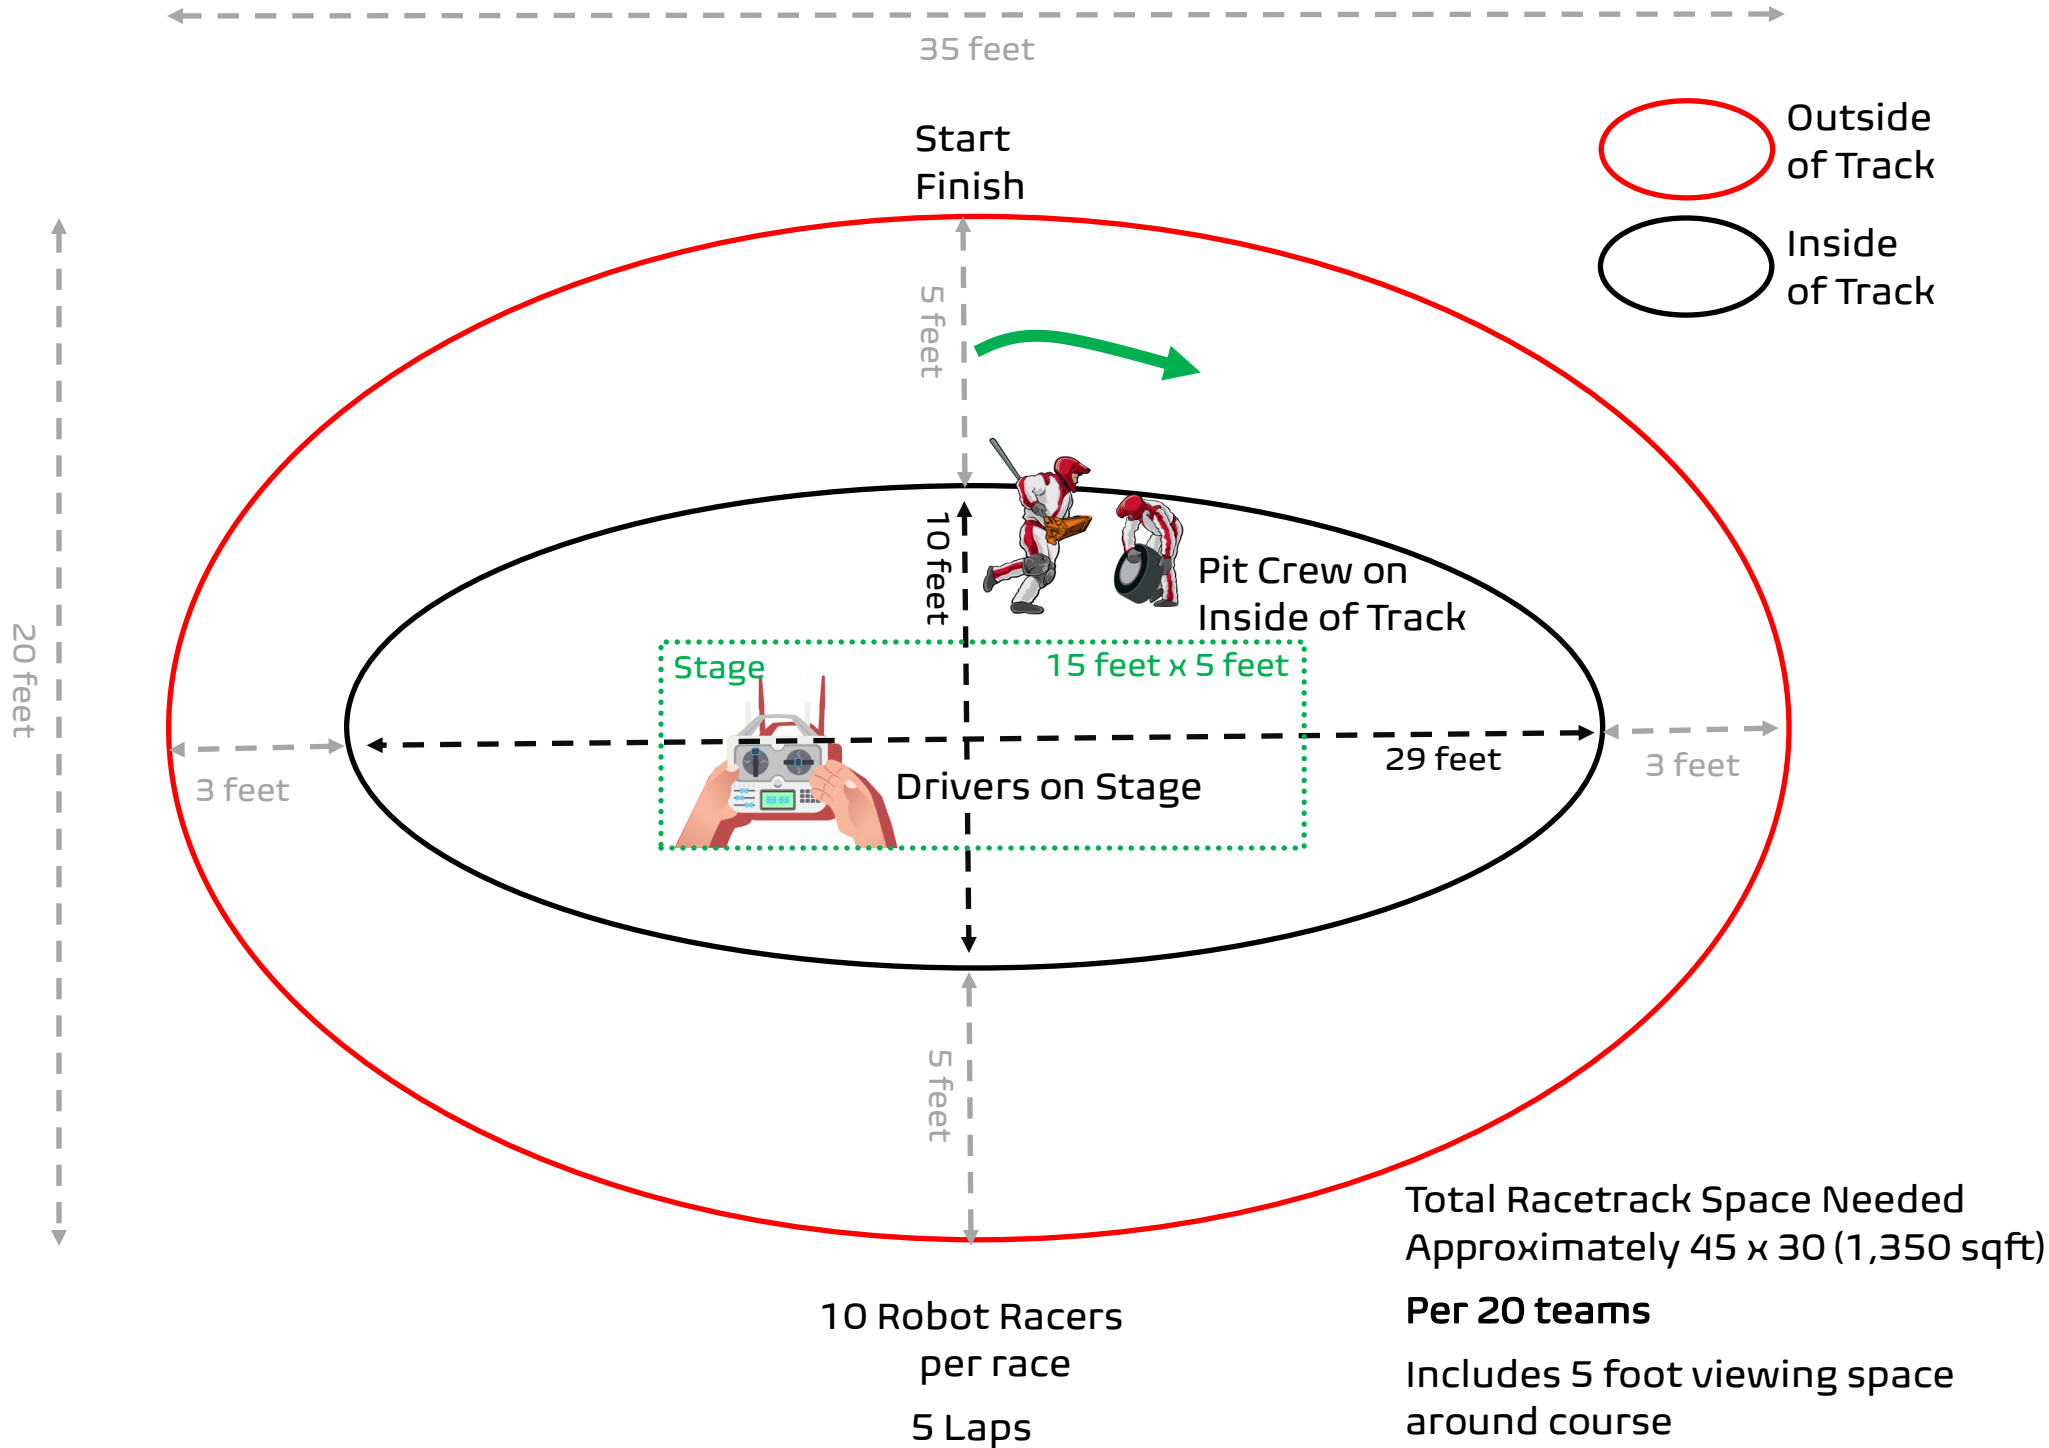

Approximately 4,700 sqft and 100 People
20 Tables of 5 people - 1 team per table (Option 1)

Approximately 4,700 sqft and 100 People
20 Tables of 5 people - 1 team per table (Option 2)

Teammates move with Robot and hand off remote at each checkpoint to new driver
5 laps

35 feet

Start
Finish

5 feet

10 feet

Pit Crew on
Inside of Track

15 feet x 5 feet

Stage

Drivers on Stage

29 feet

3 feet

3 feet

5 feet

20 feet

Outside
of Track

Inside
of Track

10 Robot Racers
per race
5 Laps

Total Racetrack Space Needed
Approximately 45 x 30 (1,350 sqft)
Per 20 teams
Includes 5 foot viewing space
around course