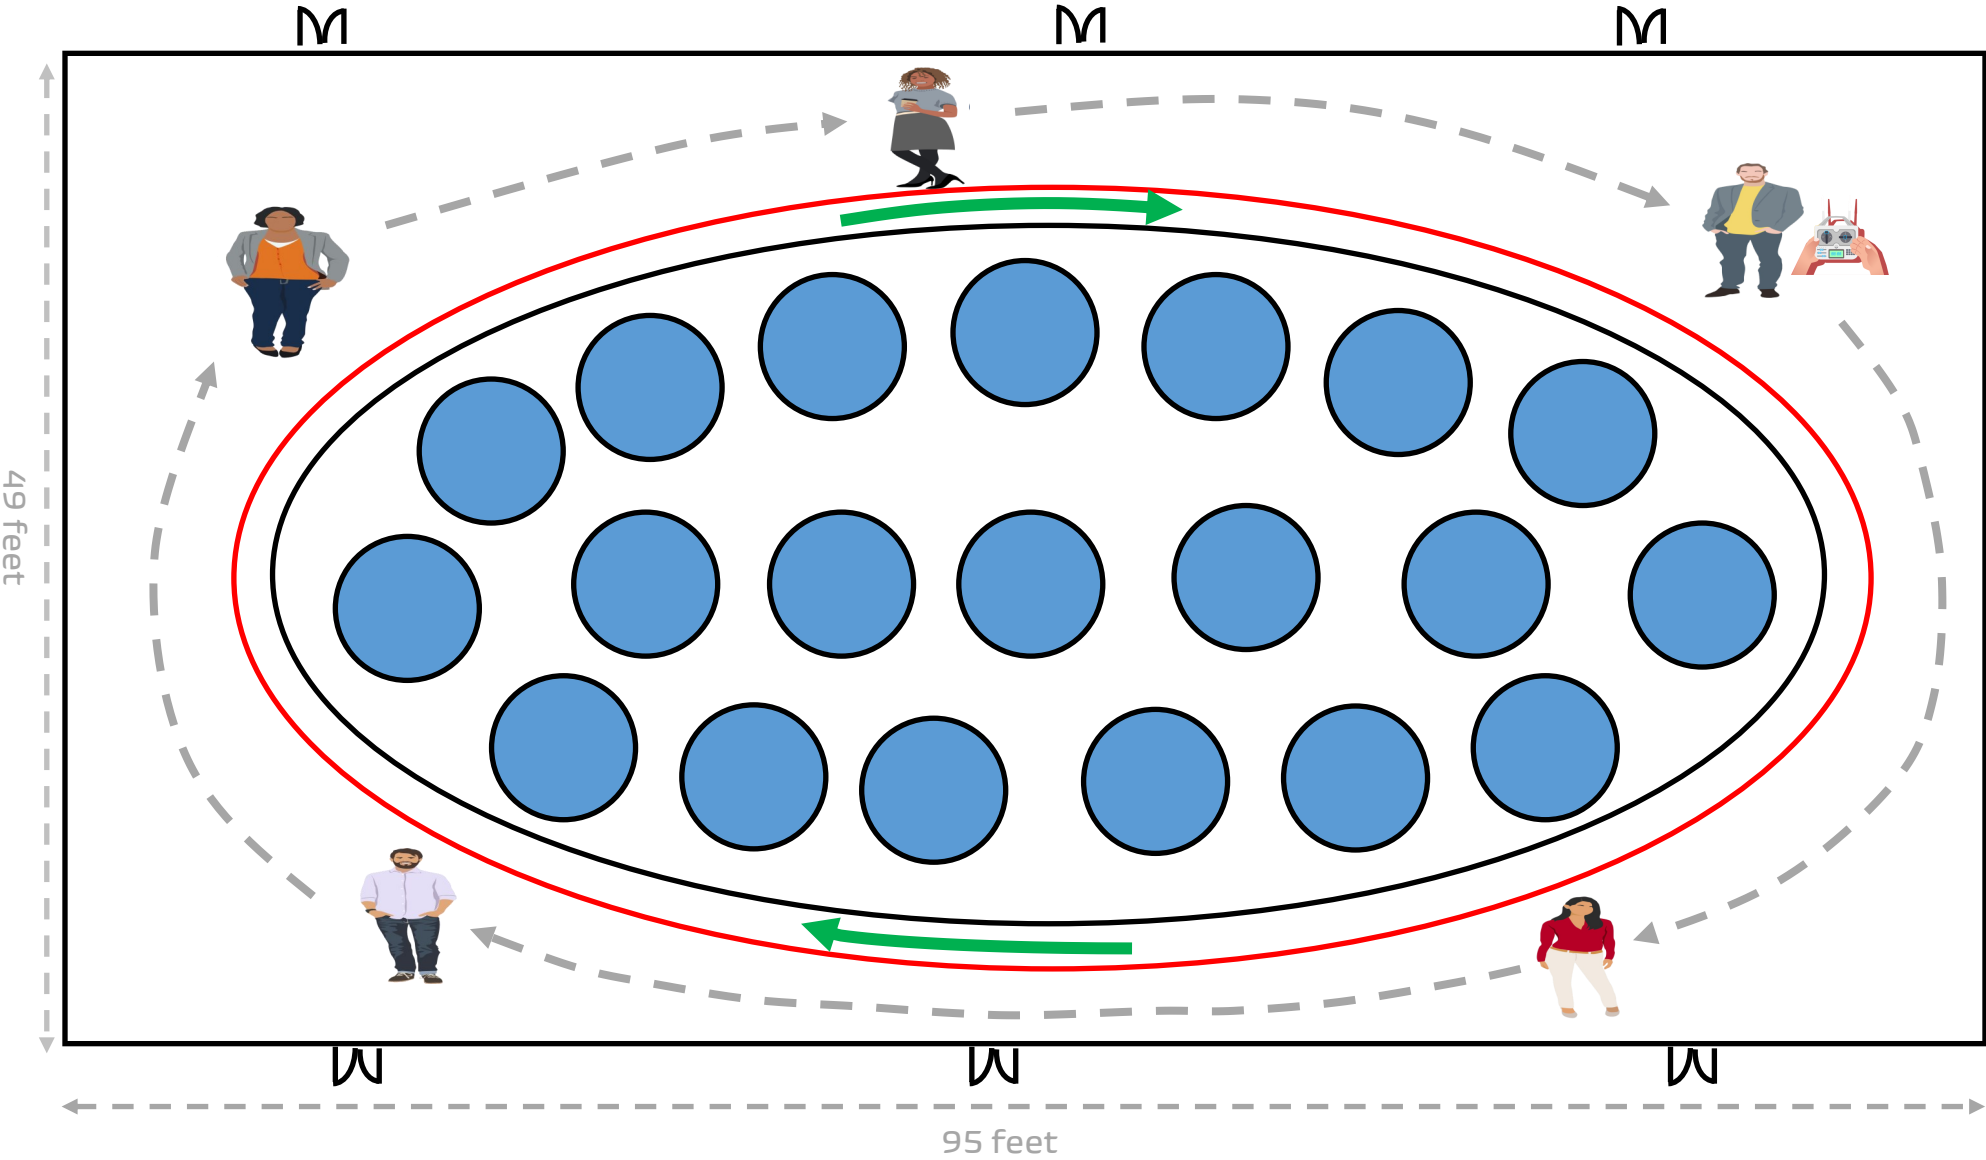

Approximately 4,700 sqft and 100 People
20 Tables of 5 people - 1 team per table (Option 1)

Approximately 4,700 sqft and 100 People
20 Tables of 5 people - 1 team per table (Option 2)

Teammates move with Robot and hand off remote at each checkpoint to new driver
5 laps

35 feet

Start
Finish

5 feet

10 feet

Pit Crew on
Inside of Track

15 feet x 5 feet

Stage

Drivers on Stage

29 feet

3 feet

3 feet

5 feet

20 feet

Outside
of Track

Inside
of Track

10 Robot Racers
per race
5 Laps

Total Racetrack Space Needed
Approximately 45 x 30 (1,350 sqft)
Per 20 teams
Includes 5 foot viewing space
around course