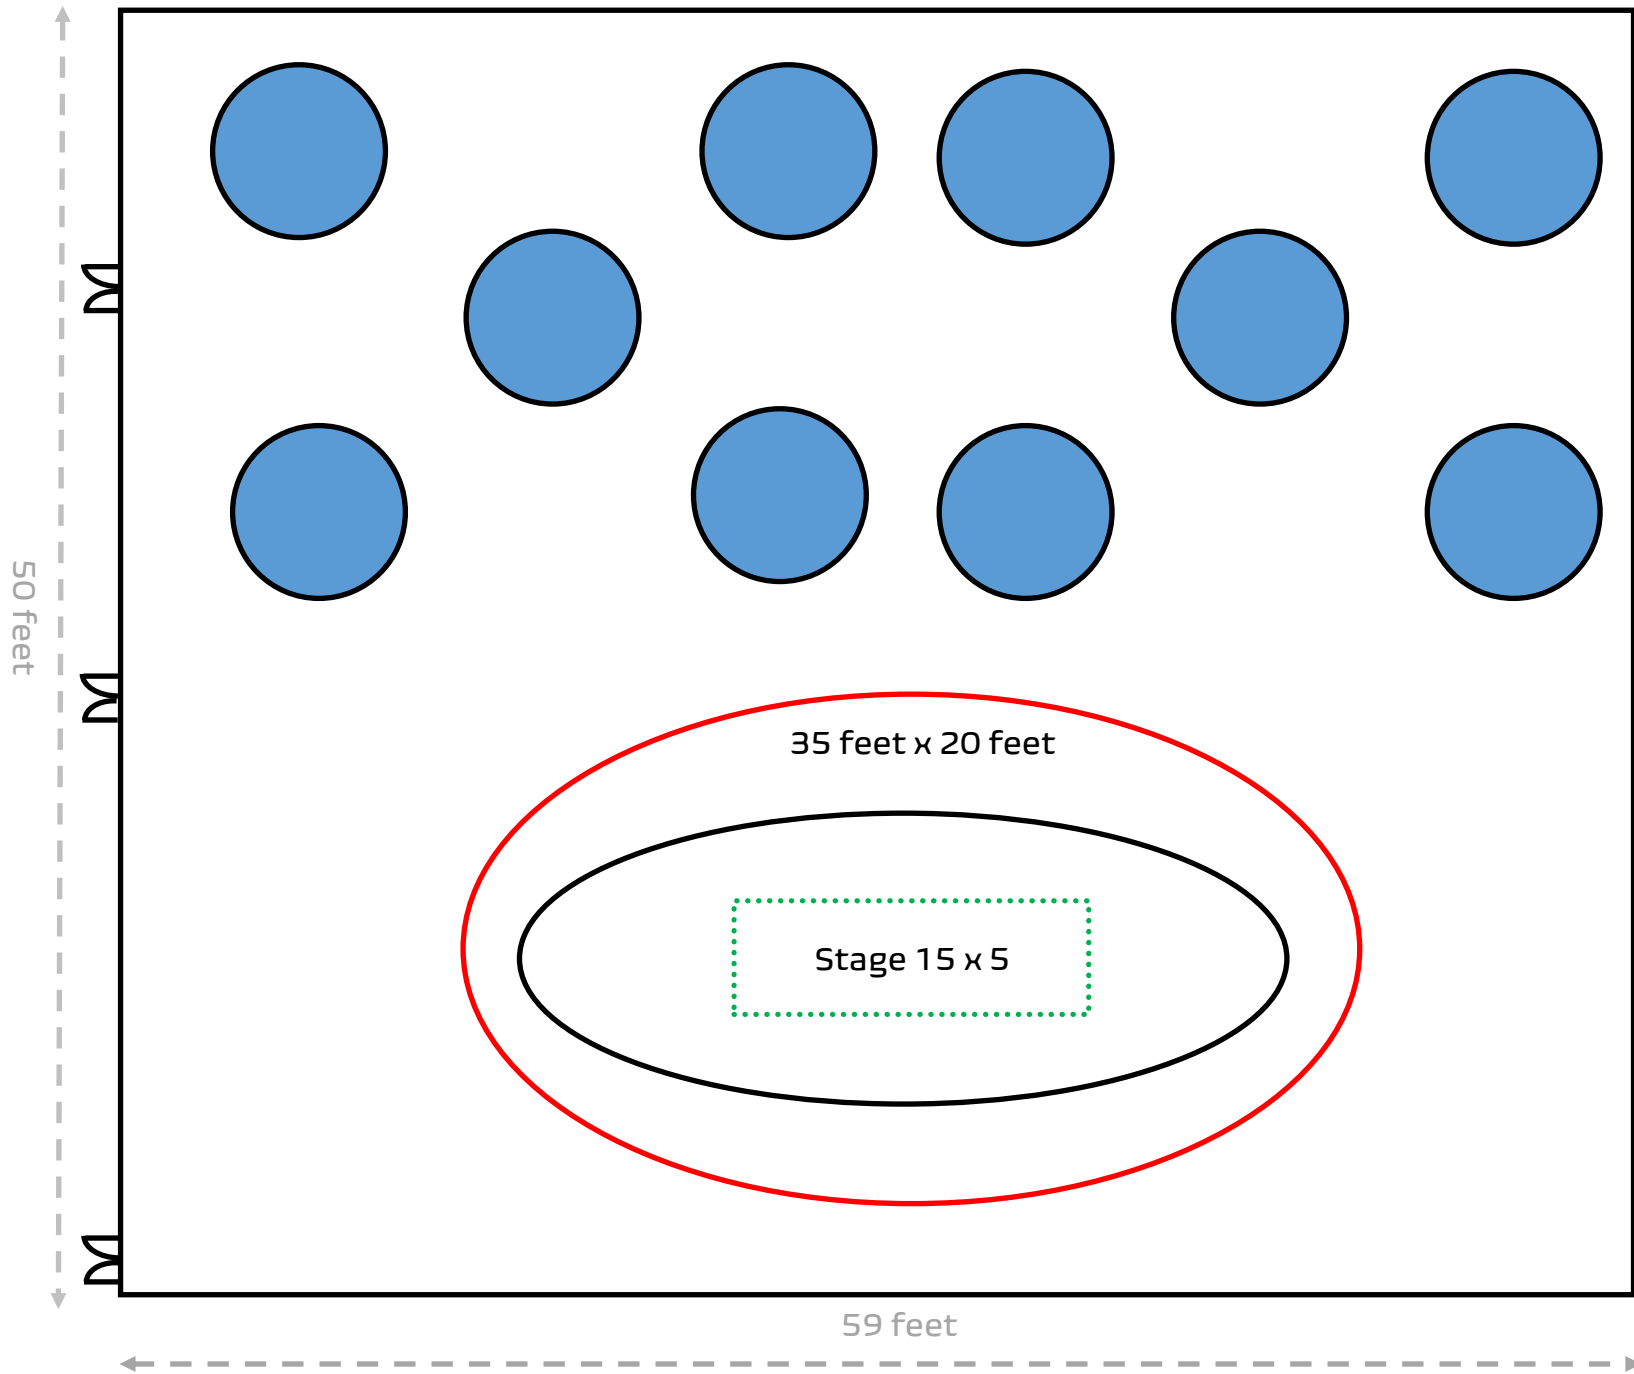

Approximately 2,950 sqft and 100 People & 20 Teams
10 Tables of 10 people - 2 teams per table (Option 3)